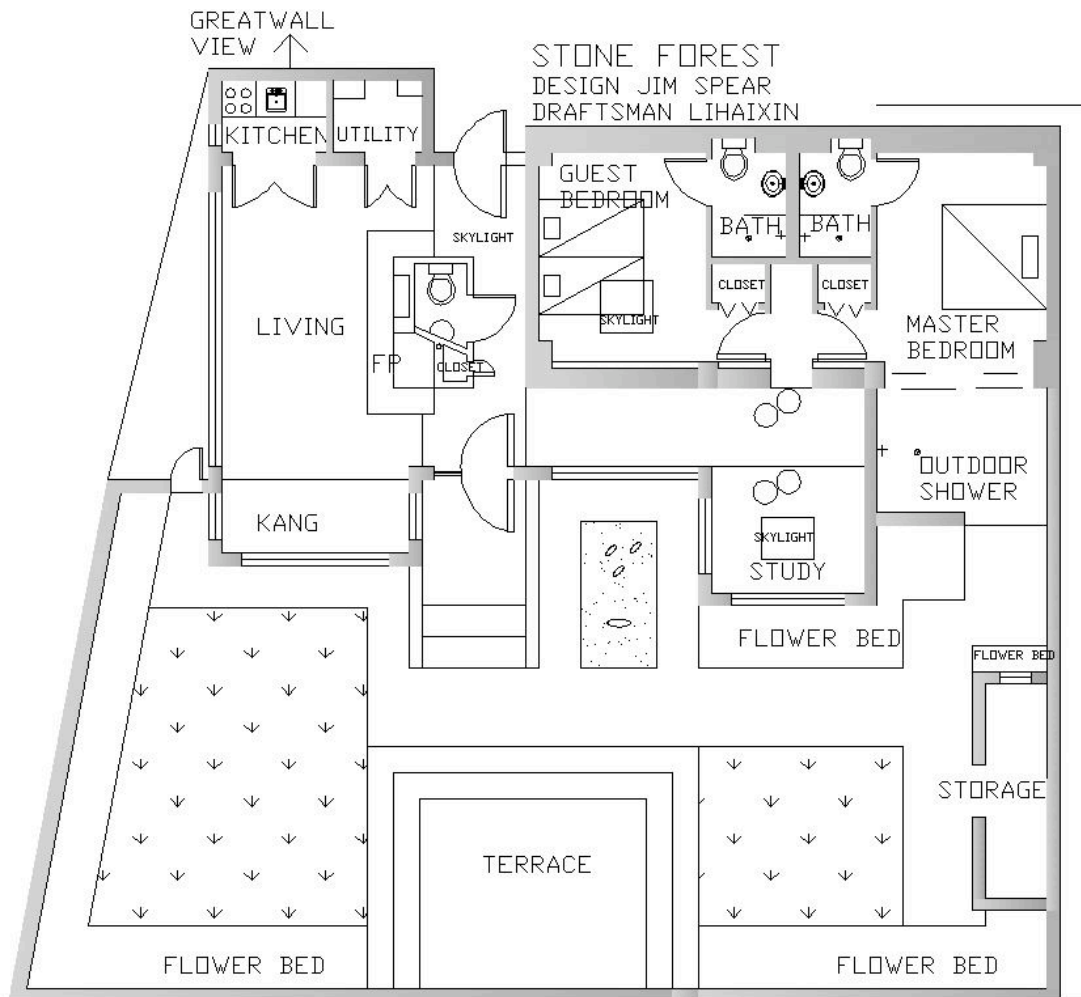

Stone Forest Floor Plan

Floor Plan is for information only; actual conditions may vary and are subject to change without notice. This diagram was prepared in June 2009 by Haixin Li, a native of Mutianyu Village who serves as a project manager for building projects with China Bound Ltd. This house was designed by Jim Spear.